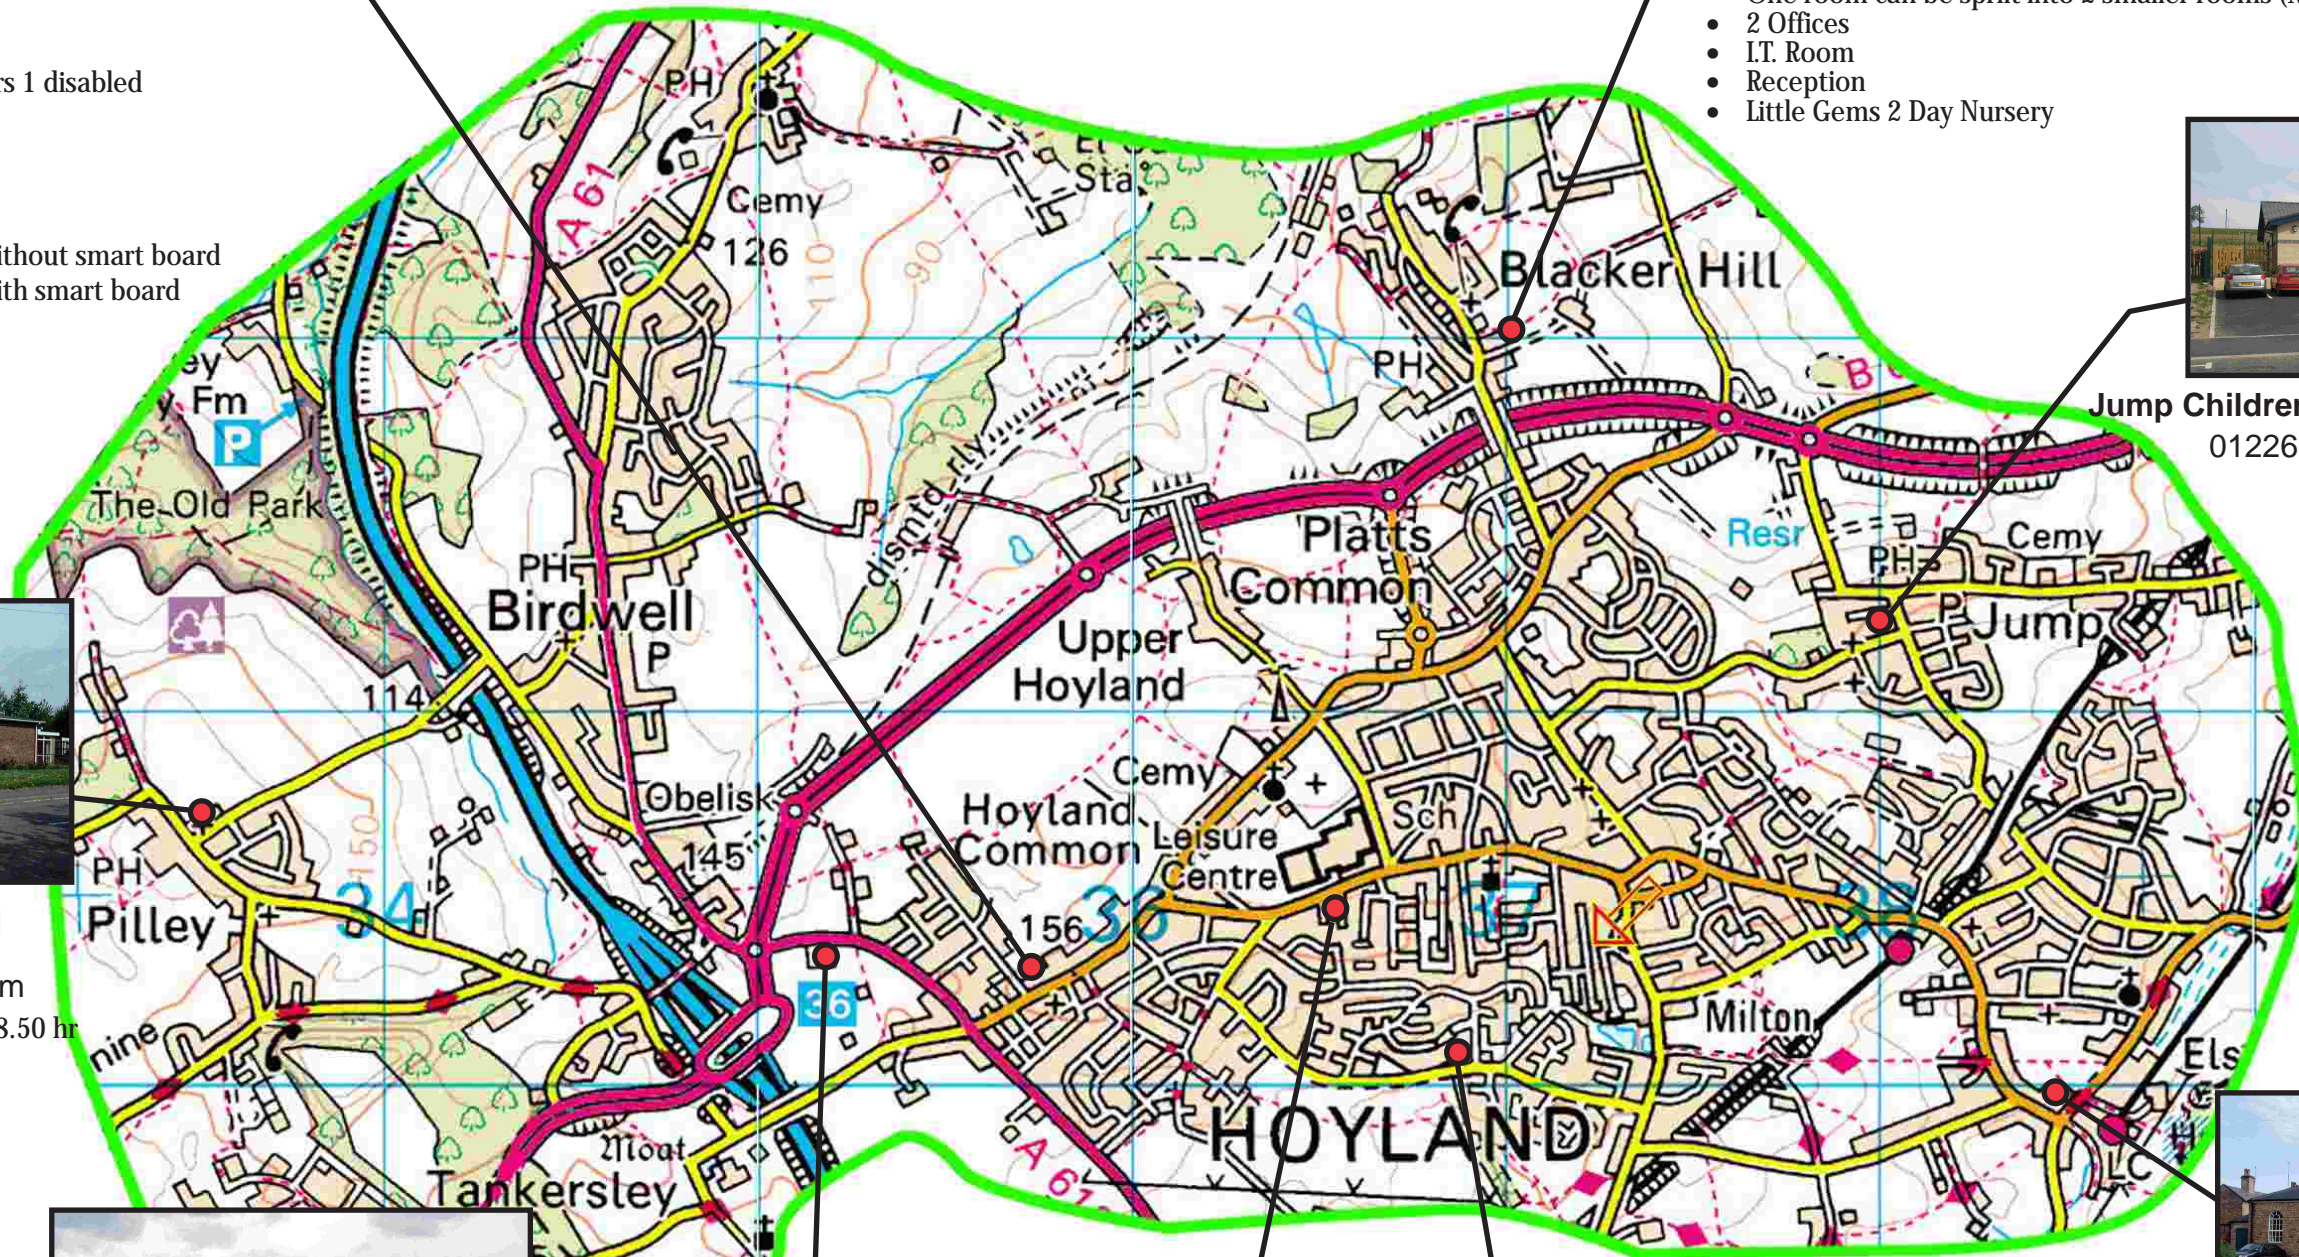

Tankersley Welfare Hall
(Pilley)

1. 01226 745162 after 4.30pm
2. Main Hall (Holds 130 People) £8.50 hr
   - 2 Meeting Rooms £5.50
   - Senior Citizen Room
   - Toilets
   - Showers